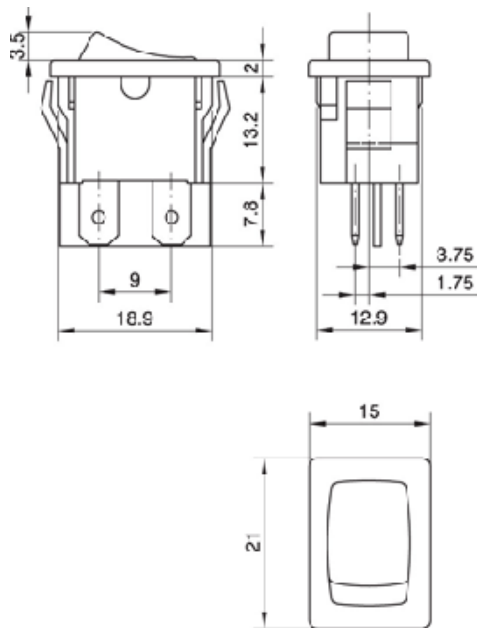

A8 Series | Illuminated double-pole switch 10A quick connection 4.8 white body

sample image

PRODUCT CODE: A81832H26000

Wiring diagrams

Terminal type

Accessories

- Body colour
- Actuator colour
- Marking
- Marking colour

Rating

10 (4) A / 250 VAC
6 (4) A / 250 VAC - 5E4
T125 °C

10 A / 125 VAC
10 A / 250 VAC
1/3 HP - 125 VAC
1/2 HP - 250VAC
T65 °C

Approvals

Dimensions (mm)

Cut out (mm)

| Z | Y | X |
|--------------|------------|------------|
| 0.7 ... 1.25 | 13.0 ± 0.1 | 19.0 + 0.2 |
| 1.25 ... 2 | 13.0 ± 0.1 | 19.3 + 0.2 |
| 2.0 ... 3 | 13.0 ± 0.1 | 19.6 + 0.2 |