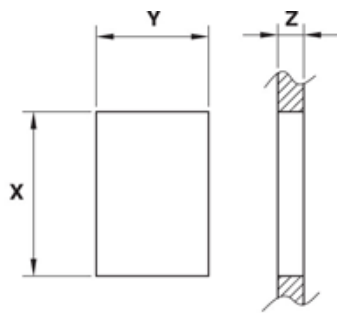

A8 Series | Illuminated double-pole switch 10A quick connection 4.8 white body

sample image

PRODUCT CODE: A81832H26000

Wiring diagrams

Terminal type

Accessories

- Body colour
- Actuator colour
- Marking
- Marking colour

Rating

10 (4) A / 250 VAC
6 (4) A / 250 VAC - 5E4
T125 °C

10 A / 125 VAC
10 A / 250 VAC
1/3 HP - 125 VAC
1/2 HP - 250VAC
T65 °C

Approvals

Dimensions (mm)

Cut out (mm)

| Z | Y | X |
|--------------|------------|------------|
| 0.7 ... 1.25 | 13.0 ± 0.1 | 19.0 + 0.2 |
| 1.25 ... 2 | 13.0 ± 0.1 | 19.3 + 0.2 |
| 2.0 ... 3 | 13.0 ± 0.1 | 19.6 + 0.2 |