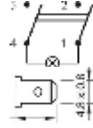

A8 Series | Illuminated double-pole switch 10A quick connection 4.8 white body

sample image

PRODUCT CODE: A81832H26000

Wiring diagrams

Terminal type

Accessories

- Body colour
- Actuator colour
- Marking
- Marking colour

Rating

10 (4) A / 250 VAC
6 (4) A / 250 VAC - 5E4
T125 °C

10 A / 125 VAC
10 A / 250 VAC
1/3 HP - 125 VAC
1/2 HP - 250VAC
T65 °C

Approvals

Dimensions (mm)

Cut out (mm)

| Z | Y | X |
|--------------|------------|------------|
| 0.7 ... 1.25 | 13.0 ± 0.1 | 19.0 + 0.2 |
| 1.25 ... 2 | 13.0 ± 0.1 | 19.3 + 0.2 |
| 2.0 ... 3 | 13.0 ± 0.1 | 19.6 + 0.2 |